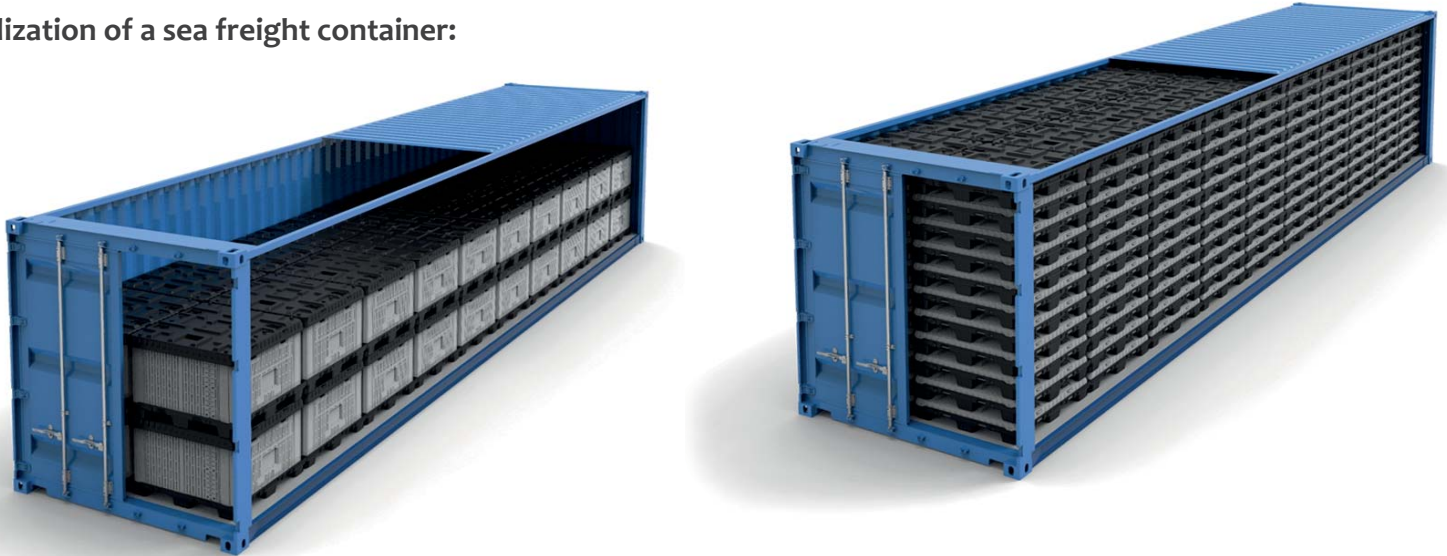

Utilization of a sea freight container:

Type	Length (mm)	Width (mm)	Height (mm)	Height folded (mm)	20'		40'		40' High Cube	
					Full (pcs)	Empty (pcs)	Full (pcs)	Empty (pcs)	Full (pcs)	Empty (pcs)
1.1	1140	595	635	276	54	162	120	60	160	400
2.1	1190	1140	635	276	24	72	60	180	80	200
2.2	1190	1140	846	276	16	72	40	180	60	200
2.3	1190	1140	1157	276	16	72	40	180	40	200
3.1	1495	1140	635	276	18	54	48	144	64	160
3.2	1495	1140	846	276	12	54	32	144	48	160
4.1	1700	1140	635	276	18	54	42	126	56	140
4.2	1700	1140	846	276	12	54	28	126	42	140
4.3	1700	1140	1157	276	12	54	28	126	28	140
5.1	2250	1140	635	276	12	36	30	90	40	100
6.1	1170	760	815	276	28	126	60	270	90	300