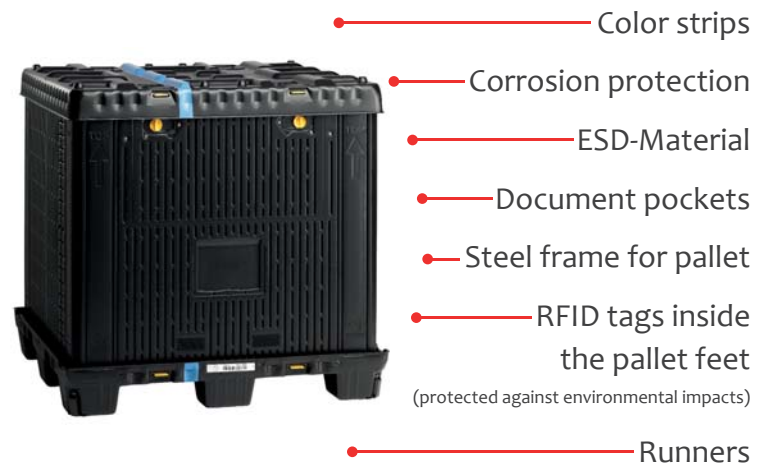

A Long Term Storage system for sea transport is a foldable, container-optimized carrier that is especially suited for the rough conditions on sea and generates a high utilization of the freight container.

### Advantages:

- Maximum product protection by enormous robustness
- Up to 93% utilization of the sea freight containers
- Up to 80% volume reduction at empty return
- Weather- and UV-resistant
- Very high durability and lifetime